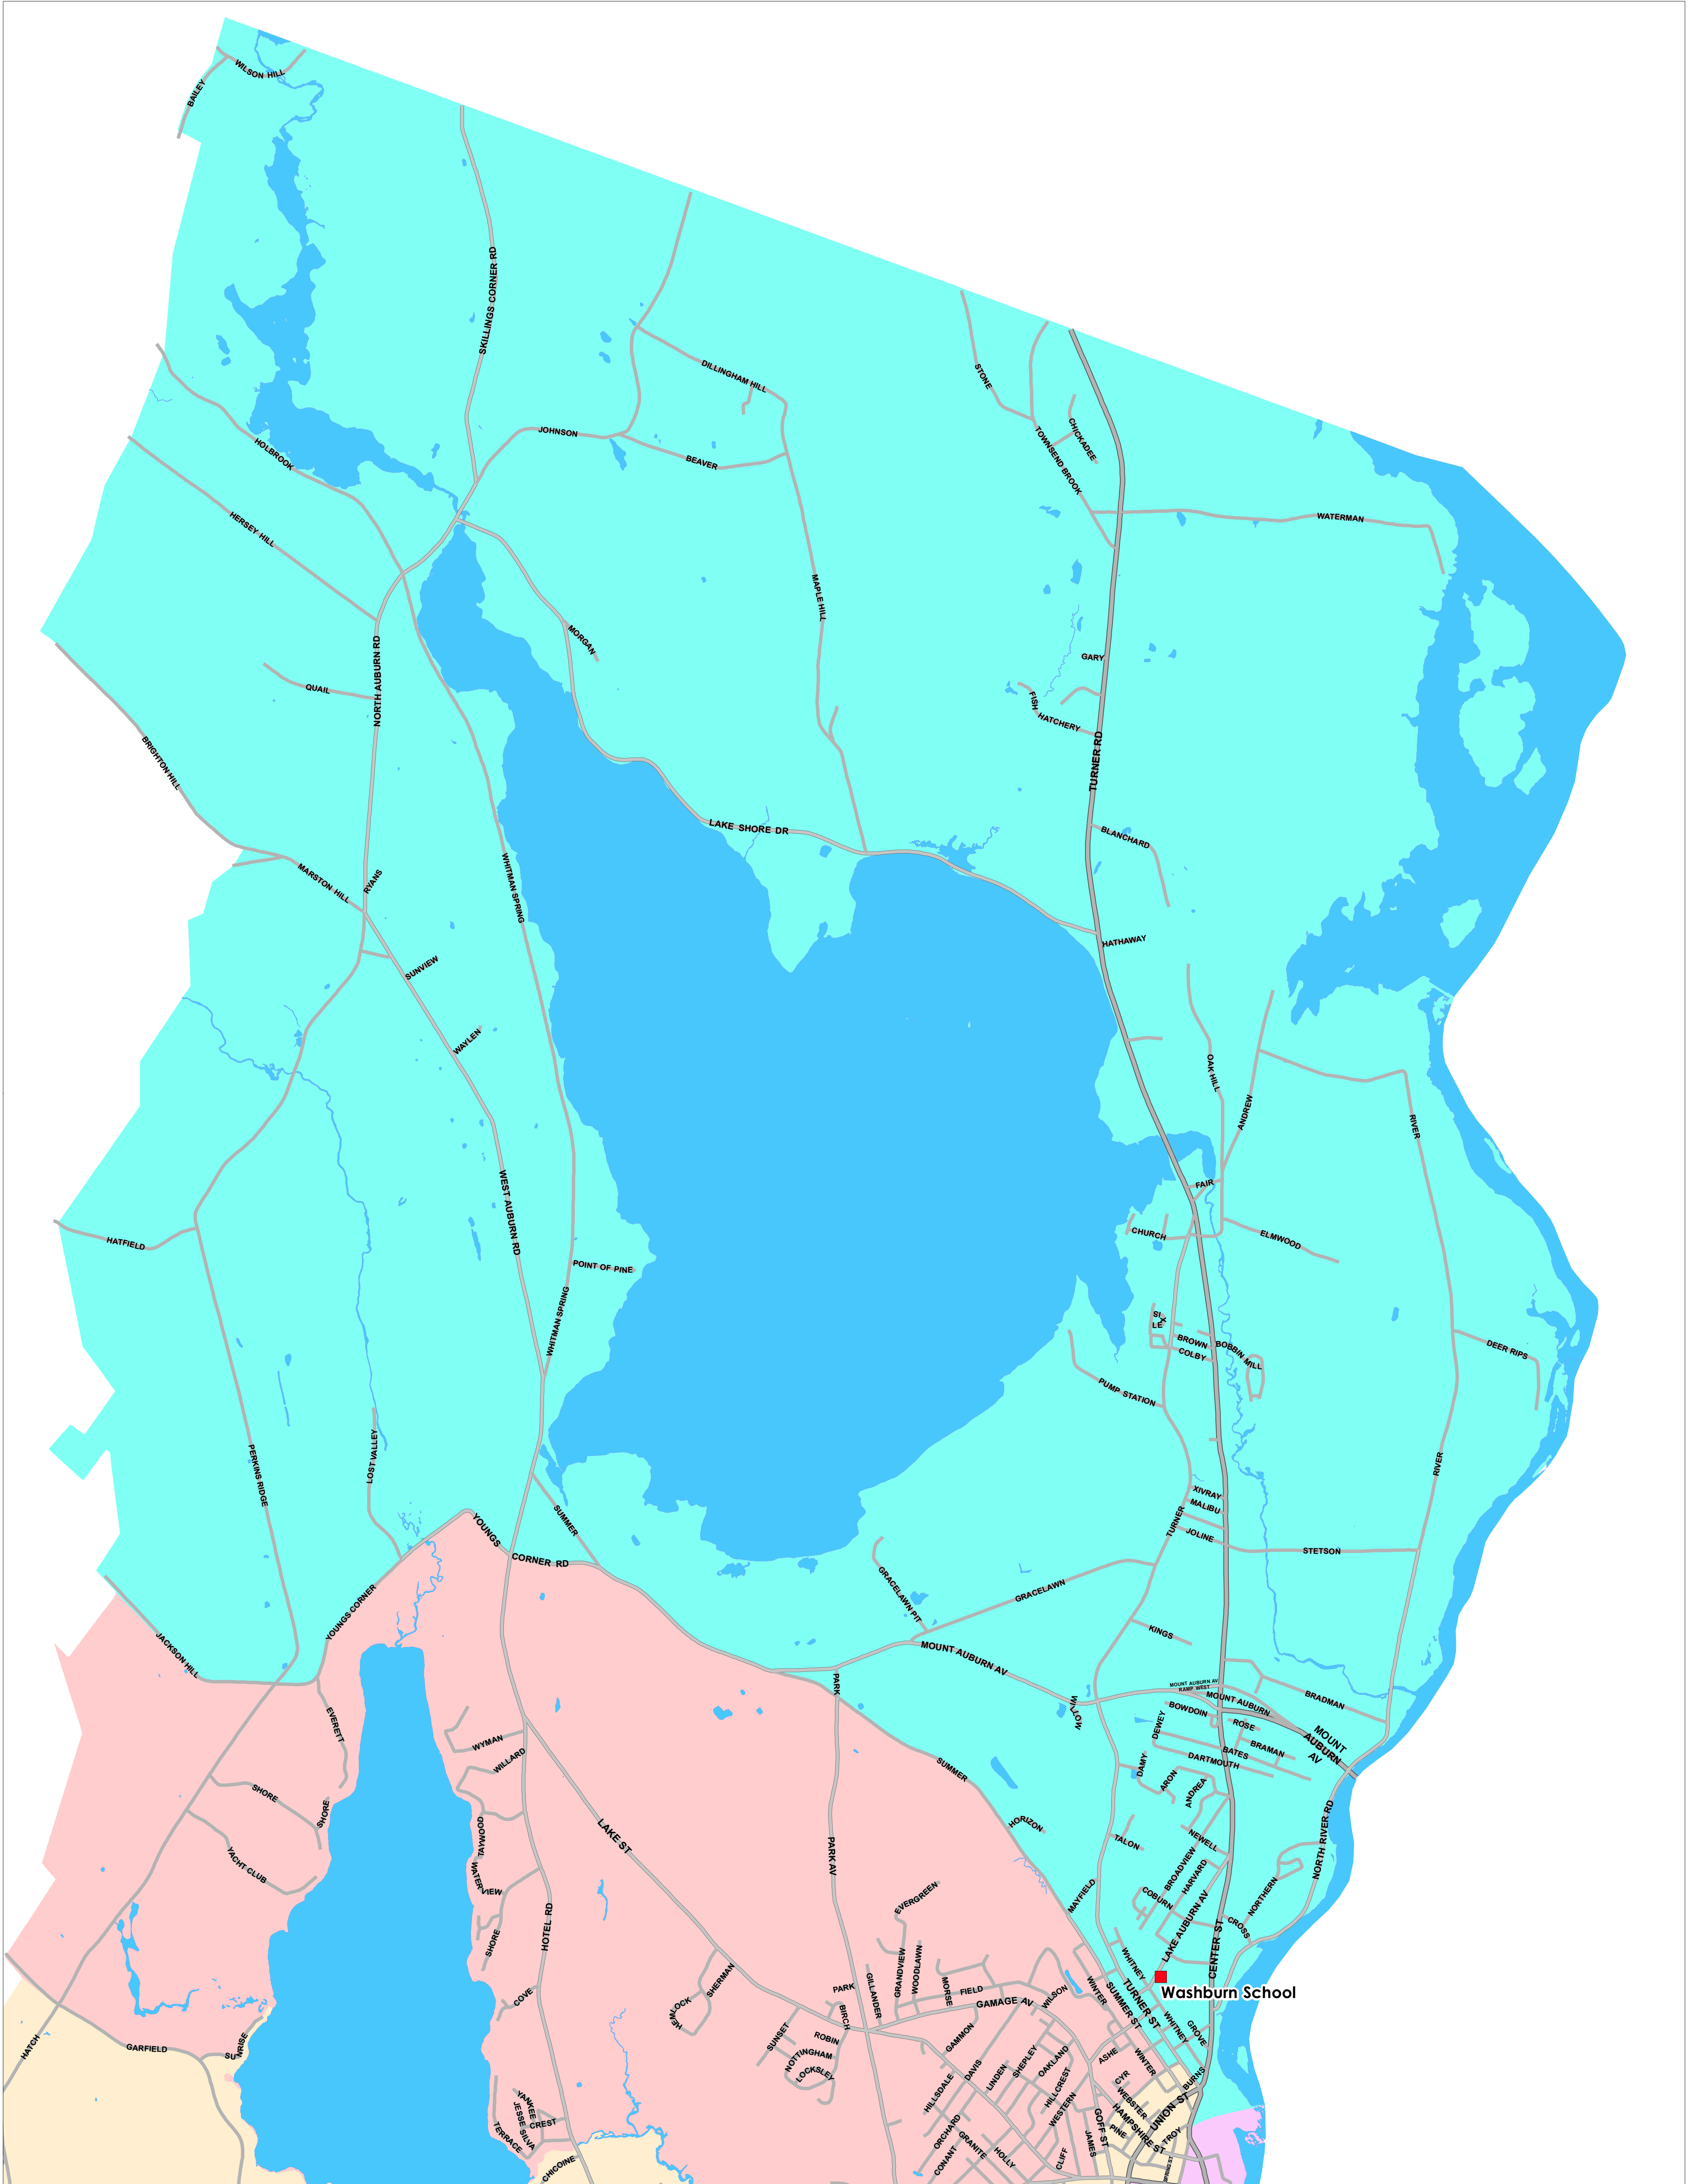

Election Districts - Ward 1

60 Court St.
 Auburn, ME 04210
www.auburnmaine.gov

- 0 0.45 0.9 Miles
- Polling Places
 - Ward 1 - Polling Place, Washburn School
 - Ward 2 - Polling Place, Auburn Middle School
 - Ward 3 - Polling Place, Fairview School
 - Ward 4 - Polling Place, Auburn Hall
 - Ward 5 - Polling Place, Sherwood Heights